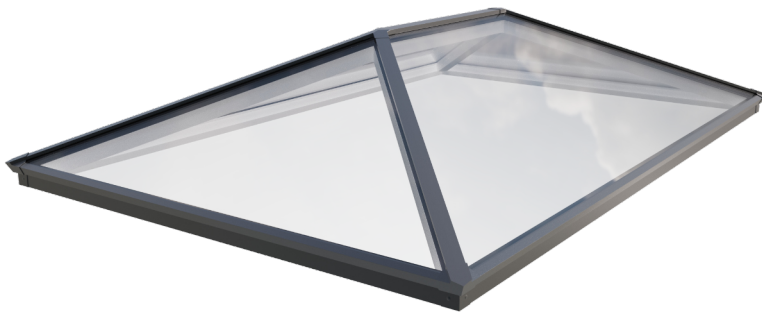

Roof Lantern

This slim and elegant glass roof lantern makes an architectural statement, and floods interior spaces with natural daylight. Designed for quick and easy installation, and with a laminated inner pane as standard for the safety of those below, it makes a stunning addition to living and working spaces.

Benefits

- Stylish and slender frame, with clean sight lines and neat junctions
- Rapid single point delivery **in 3 - 5 days from order**
- Laminated inner pane as standard for the safety of those below
- 10 year warranty available
- **Quick and easy installation**
- Manufactured in the UK

Features

9 standard sizes from 1500 x 1000 to 3000 x 2000

Clear self-clean or blue solar-control self-clean glass

Special **glass options** on request

Contemporary **4 pane, or more traditional looking 6 pane option**

Powder coated RAL 7016 grey externally and RAL 9010 white internally

Laminated inner pane, for the **safety of those below.**

LAMINATED INNER PANE
ENDORSED BY 